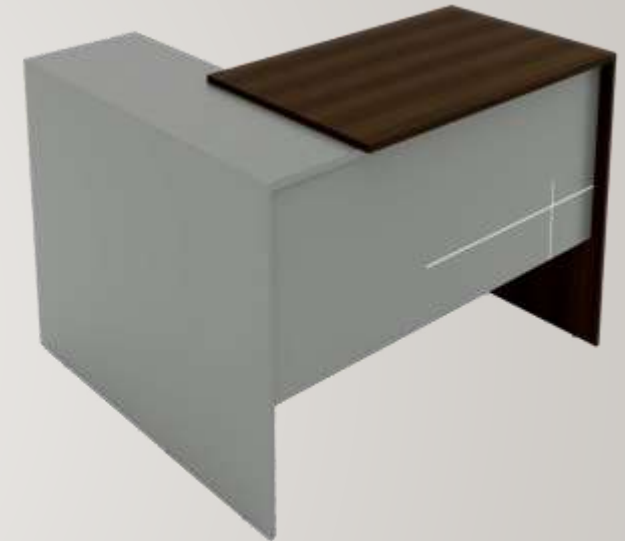

Available on all color

Executive Table

DIMENSIONS:

1500mm L x 750mm W x 750mm H
1800mm L x 900mm W x 750mm H
900mm L x 400mm W x 750mm H
400mm L x 450mm W x 675mm H

DIMENSIONS:

1500mm L x 750mm W x 750mm H
1800mm L x 900mm W x 750mm H
900mm L x 400mm W x 750mm H
400mm L x 450mm W x 675mm H

DIMENSIONS:

1500mm L x 750mm W x 750mm H
1800mm L x 900mm W x 750mm H
900mm L x 400mm W x 750mm H
400mm L x 450mm W x 675mm H

Available on all color

Executive Table

DIMENSIONS:

1500mm L x 750mm W x 750mm H
1800mm L x 900mm W x 750mm H
900mm L x 400mm W x 750mm H
400mm L x 450mm W x 675mm H